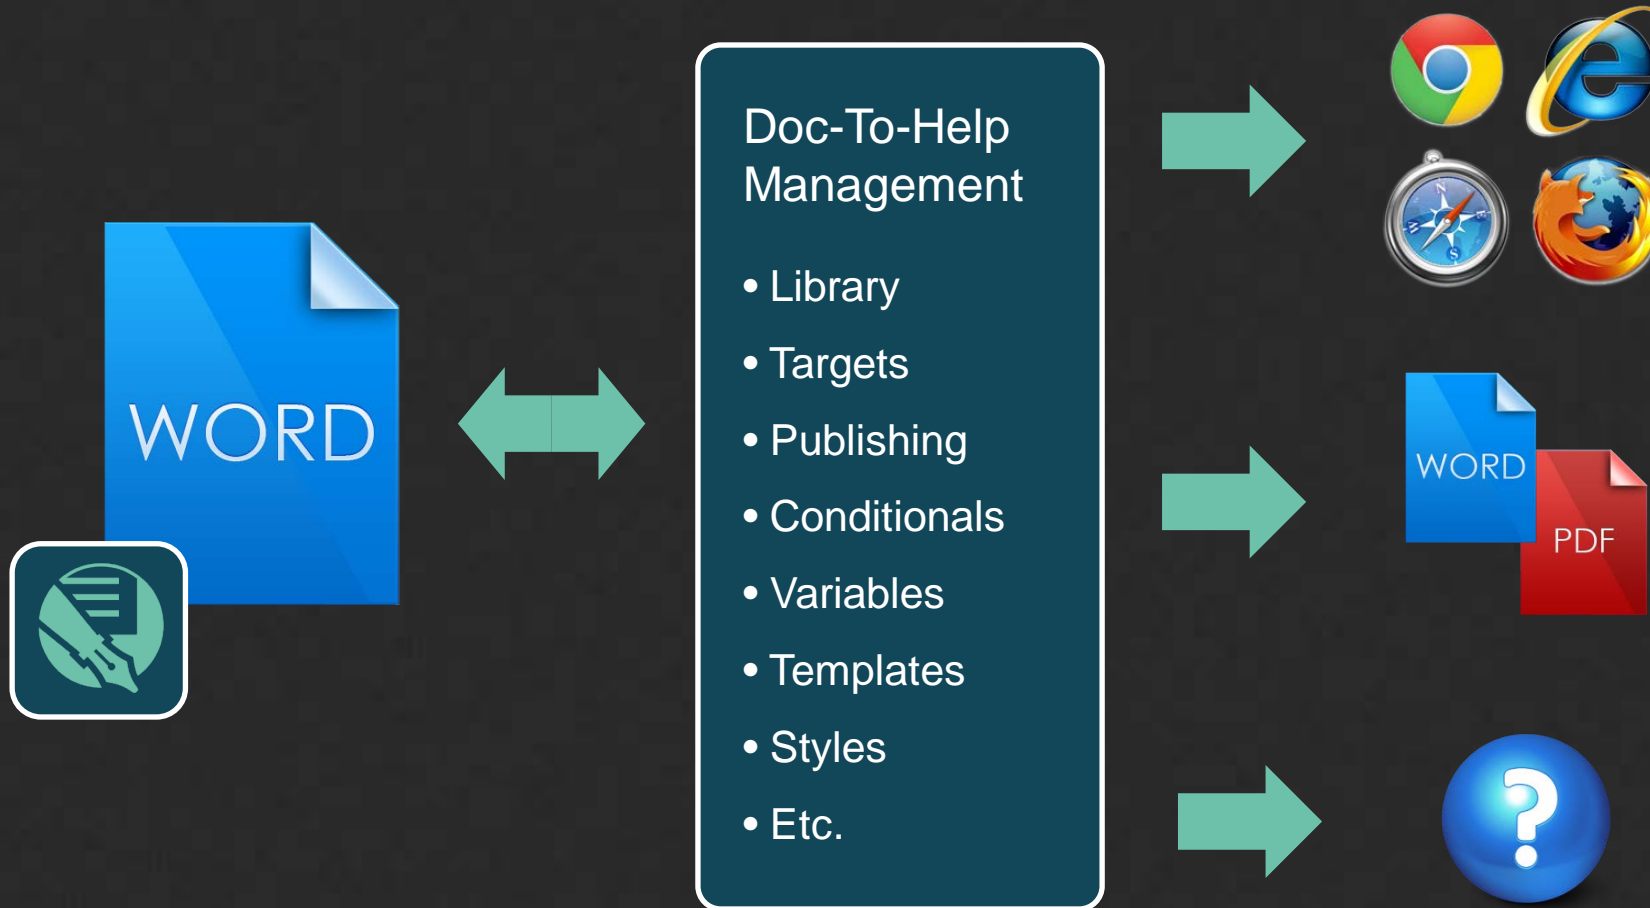

### TARGET – BEGINNER

- Include: Beginner Info
- Exclude: Intermediate Info  
Advanced Info
- Define other specific attributes

### TARGET – INTERMEDIATE

- Include: Intermediate Info
- Exclude: Beginner Info  
Advanced Info
- Define other specific attributes

### TARGET – ADVANCED

- Include: Advanced Info
- Exclude: Beginner Info  
Intermediate Info
- Define other specific attributes

# DOC-TO-HELP WORKFLOW